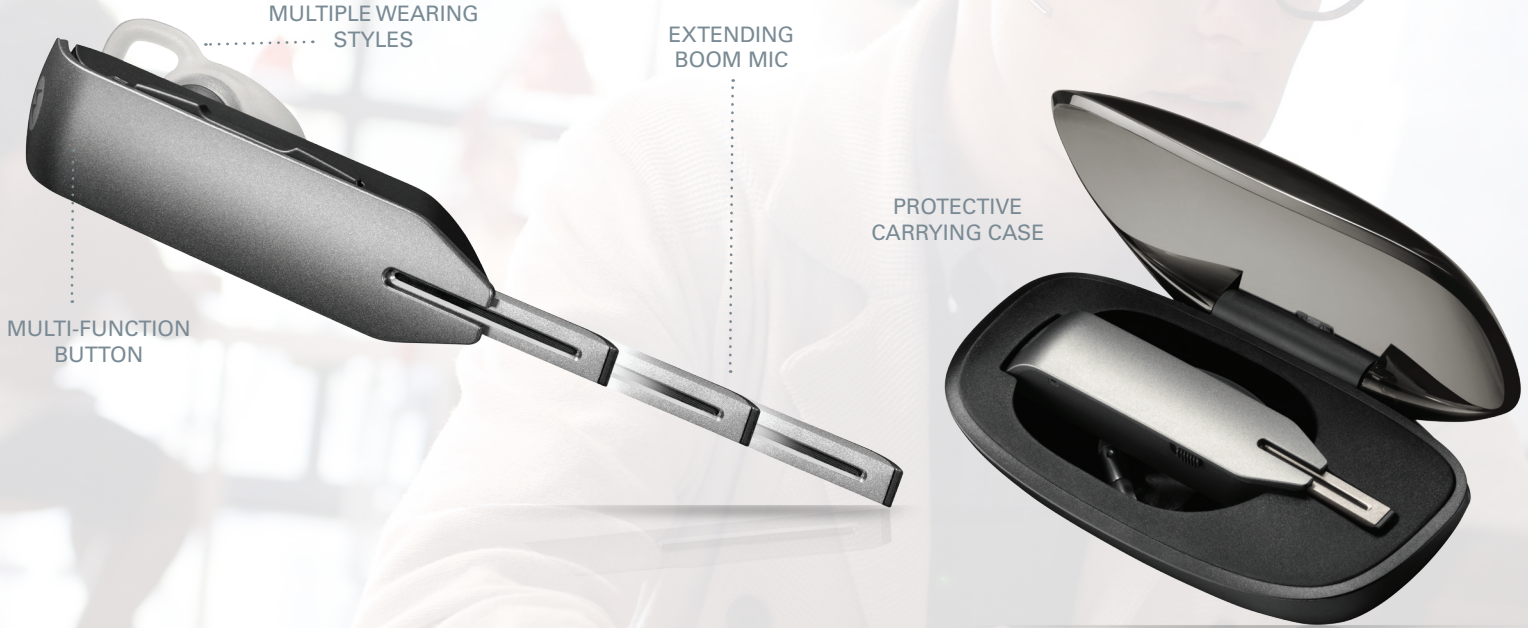

Innovative 4-mic CrystalTalk™ technology offers unrivaled audio quality and wind cancellation.

BACKGROUND NOISE BE GONE

A retractable boom lets you move the mic to make sure you're always heard.

whisper™

WIRELESS HEADSET

BREAKTHROUGH TECHNOLOGY

RUNWAY READY

Clarity looks good with a brushed metal finish, slim retractable boom and two comfortable ways to wear

A LITTLE MORE CONVERSATION

Say what you mean with up to 6 big hours of talk time, or hold that thought until you need it with 6 days of standby time.²

CARRY THE CONVERSATION—FURTHER

Roam up to 300 ft.¹ with amazing audio every step of the way.

DON'T WE SOUND SMART?

Friendly voice prompts let you know everything from who's calling to how much battery you have.

YOUR MOBILE MC

Pipe in your favorite tunes with rich, call clarity using the A2DP profile.³

FEATURES++

TALK TIME: Up to 6 hours¹ **STANDBY TIME:** Up to 6 Days¹ **RANGE:** Up to 300^{1,2} **WEIGHT:** 11g w/ ear tip
DIMENSIONS: 67.18mm x 12.64mm x 22.40mm retracted boom - 94.28mm x 12.64mm x 22.40mm extended boom